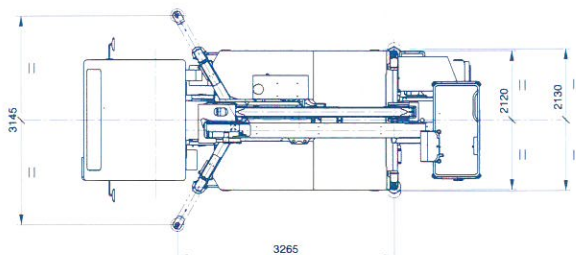

AERIAL PLATFORMS

Sturdy and Compact

Max horizontal working outreach
10,2 meters.

Stabilization system adaptable
to every space

Homing function

Safe, Precise, steady and
smooth movements.

Basket automatic
stabilization.

GENERAL DESCRIPTION

Snake 2010 H Plus

WORKING HEIGHT (m)	20
BASKET FLOOR HEIGHT (m)	18
MAXIMUM WORKING OUTREACH (m)	10,2
BASKET CAPACITY (kg)	250
TURRET ROTATION (°)	400
BASKET SIZE (m)	1,4 x 0,7 x 1,1
BASKET ROTATION (°)	+ / -90
OUTRIGGERS	H Type
HEIGHT (mm)	2700
WIDTH (mm)	2120
LENGTH (mm)	5985
MINIMUM GVW (kg)	3500

Snake 2010 H Plus ON ISUZU M21 WHEELBASE 2750

A

CROSSBEAMS FULLY OPENED

B

CROSSBEAMS FULLY CLOSED

Snake 2010 H ON ISUZU M21 - WHEELBASE 2750