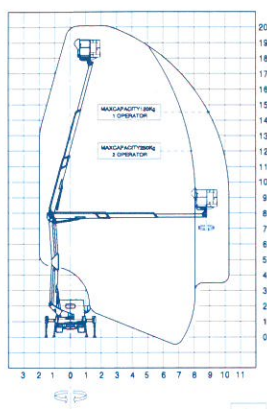

AERIAL PLATFORMS

Sturdy and Compact

Max horizontal working outreach
10,2 meters.

Stabilization system adaptable
to every space

Homing function

Safe, Precise, steady and
smooth movements.

Basket automatic
stabilization.

GENERAL DESCRIPTION

Snake 2010 H Plus

WORKING HEIGHT (m)	20
BASKET FLOOR HEIGHT (m)	18
MAXIMUM WORKING OUTREACH (m)	10,2
BASKET CAPACITY (kg)	250
TURRET ROTATION (°)	400
BASKET SIZE (m)	1,4 x 0,7 x 1,1
BASKET ROTATION (°)	+ / -90
OUTRIGGERS	H Type
HEIGHT (mm)	2700
WIDTH (mm)	2120
LENGTH (mm)	5985
MINIMUM GVW (kg)	3500

Snake 2010 H Plus ON ISUZU M21 WHEELBASE 2750

A

CROSSBEAMS FULLY OPENED

B

CROSSBEAMS FULLY CLOSED

Snake 2010 H ON ISUZU M21 - WHEELBASE 2750