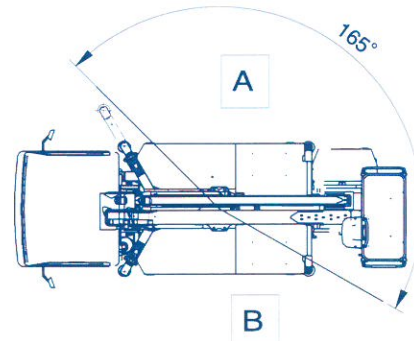

AERIAL PLATFORMS

Sturdy and Compact

Max horizontal working outreach
10,2 meters.

Stabilization system adaptable
to every space

Homing function

Safe, Precise, steady and
smooth movements.

Basket automatic
stabilization.

GENERAL DESCRIPTION

Snake 2010 H Plus

WORKING HEIGHT (m)	20
BASKET FLOOR HEIGHT (m)	18
MAXIMUM WORKING OUTREACH (m)	10,2
BASKET CAPACITY (kg)	250
TURRET ROTATION (°)	400
BASKET SIZE (m)	1,4 x 0,7 x 1,1
BASKET ROTATION (°)	+ / -90
OUTRIGGERS	H Type
HEIGHT (mm)	2700
WIDTH (mm)	2120
LENGTH (mm)	5985
MINIMUM GVW (kg)	3500

Snake 2010 H Plus ON ISUZU M21 WHEELBASE 2750

A

CROSSBEAMS FULLY OPENED

B

CROSSBEAMS FULLY CLOSED

Snake 2010 H ON ISUZU M21 - WHEELBASE 2750