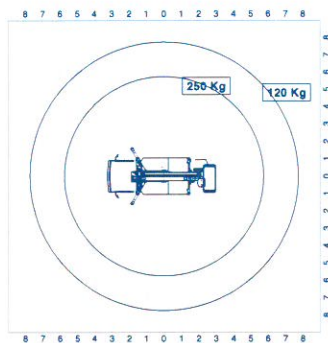

AERIAL PLATFORMS

Sturdy and Compact

Max horizontal working outreach
10,2 meters.

Stabilization system adaptable
to every space

Homing function

Safe, Precise, steady and
smooth movements.

Basket automatic
stabilization.

GENERAL DESCRIPTION

Snake 2010 H Plus

WORKING HEIGHT (m)	20
BASKET FLOOR HEIGHT (m)	18
MAXIMUM WORKING OUTREACH (m)	10,2
BASKET CAPACITY (kg)	250
TURRET ROTATION (°)	400
BASKET SIZE (m)	1,4 x 0,7 x 1,1
BASKET ROTATION (°)	+ / -90
OUTRIGGERS	H Type
HEIGHT (mm)	2700
WIDTH (mm)	2120
LENGTH (mm)	5985
MINIMUM GVW (kg)	3500

Snake 2010 H Plus ON ISUZU M21 WHEELBASE 2750

A

CROSSBEAMS FULLY OPENED

B

CROSSBEAMS FULLY CLOSED

Snake 2010 H ON ISUZU M21 - WHEELBASE 2750