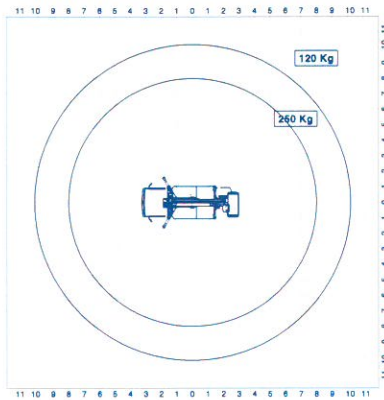

AERIAL PLATFORMS

Sturdy and Compact

Max horizontal working outreach
10,2 meters.

Stabilization system adaptable
to every space

Homing function

Safe, Precise, steady and
smooth movements.

Basket automatic
stabilization.

GENERAL DESCRIPTION

Snake 2010 H Plus

WORKING HEIGHT (m)	20
BASKET FLOOR HEIGHT (m)	18
MAXIMUM WORKING OUTREACH (m)	10,2
BASKET CAPACITY (kg)	250
TURRET ROTATION (°)	400
BASKET SIZE (m)	1,4 x 0,7 x 1,1
BASKET ROTATION (°)	+ / -90
OUTRIGGERS	H Type
HEIGHT (mm)	2700
WIDTH (mm)	2120
LENGTH (mm)	5985
MINIMUM GVW (kg)	3500

Snake 2010 H Plus ON ISUZU M21 WHEELBASE 2750

A

CROSSBEAMS FULLY OPENED

B

CROSSBEAMS FULLY CLOSED

Snake 2010 H ON ISUZU M21 - WHEELBASE 2750