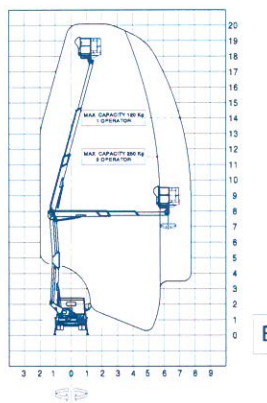

AERIAL PLATFORMS

Sturdy and Compact

Max horizontal working outreach
10,2 meters.

Stabilization system adaptable
to every space

Homing function

Safe, Precise, steady and
smooth movements.

Basket automatic
stabilization.

GENERAL DESCRIPTION

Snake 2010 H Plus

WORKING HEIGHT (m)	20
BASKET FLOOR HEIGHT (m)	18
MAXIMUM WORKING OUTREACH (m)	10,2
BASKET CAPACITY (kg)	250
TURRET ROTATION (°)	400
BASKET SIZE (m)	1,4 x 0,7 x 1,1
BASKET ROTATION (°)	+ / -90
OUTRIGGERS	H Type
HEIGHT (mm)	2700
WIDTH (mm)	2120
LENGTH (mm)	5985
MINIMUM GVW (kg)	3500

Snake 2010 H Plus ON ISUZU M21 WHEELBASE 2750

A

CROSSBEAMS FULLY OPENED

B

CROSSBEAMS FULLY CLOSED

Snake 2010 H ON ISUZU M21 - WHEELBASE 2750