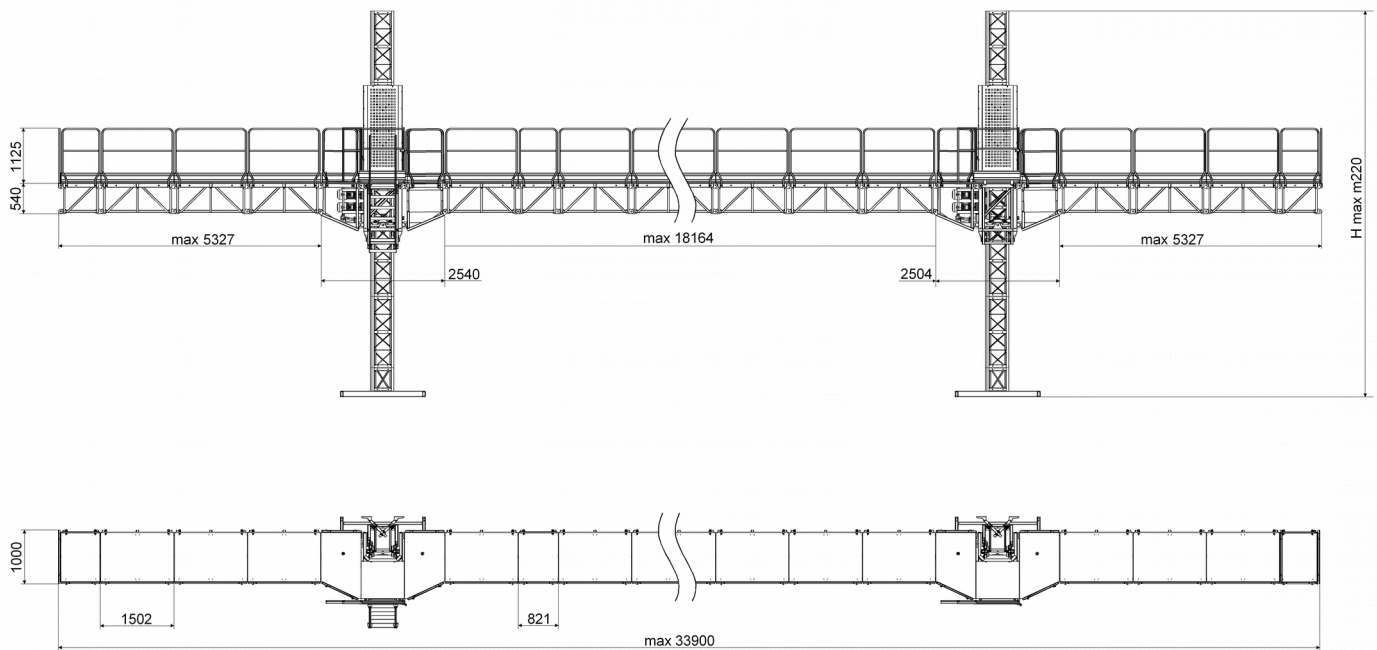

PIATTAFORMA AUTOSOLLEVANTE MONOCOLONNA EP 4130/13
SINGLE MAST CLIMBING WORK PLATFORM EP 4130/13

PIATTAFORMA AUTOSOLLEVANTE BICOLONNA EP 4130/34
TWIN MAST CLIMBING WORK PLATFORM EP 4130/34

PIATTAFORMA AUTOSOLLEVANTE MONOCOLONNA EP 4130/13 SINGLE MAST CLIMBING WORK PLATFORM EP 4130/13