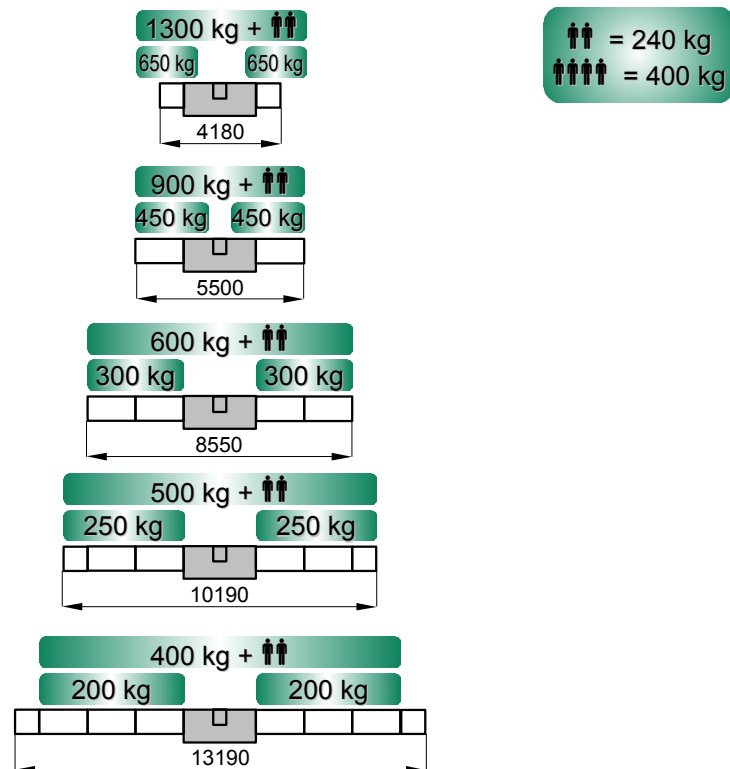

* Contattare Electroelsa

* Contact Electroelsa

CARICHI MASSIMI EP 4130/13
MAX LOADS EP 4130/13