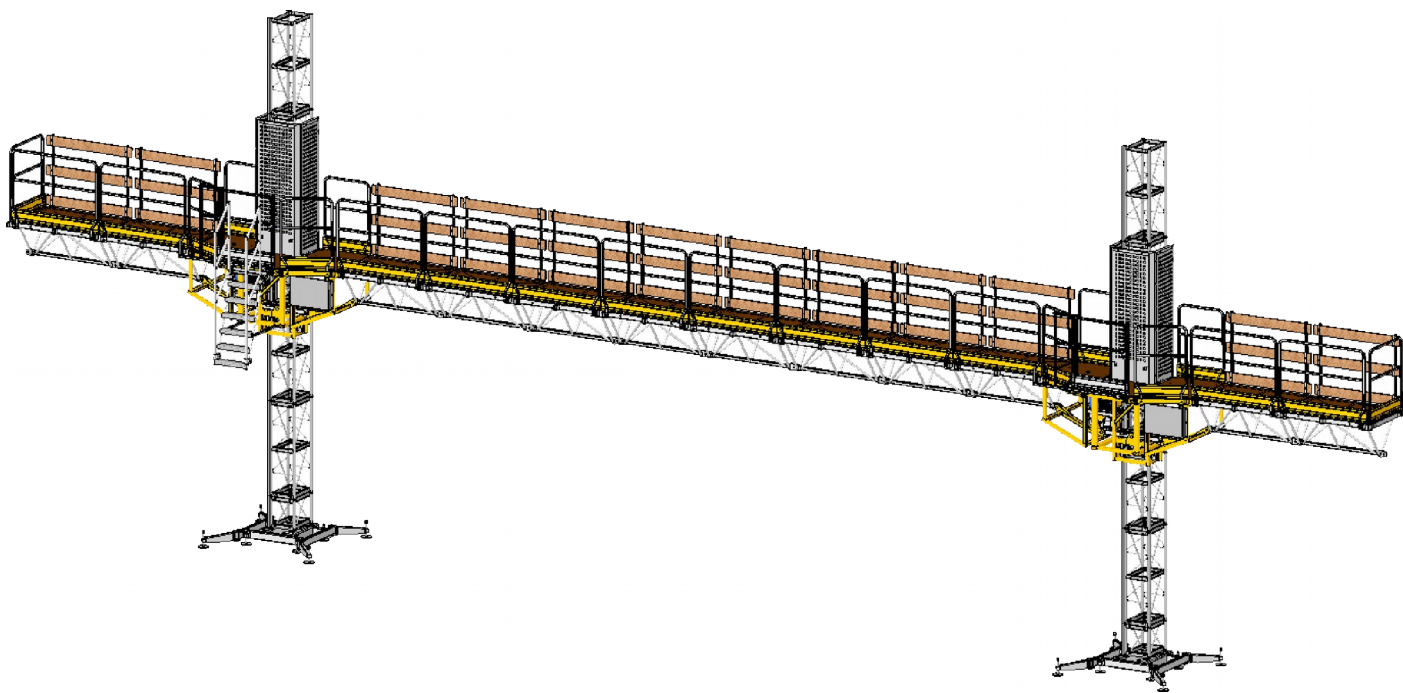

PIATTAFORMA AUTOSOLLEVANTE MONOCOLONNA EP 4130/13
SINGLE MAST CLIMBING WORK PLATFORM EP 4130/13

PIATTAFORMA AUTOSOLLEVANTE BICOLONNA EP 4130/34
TWIN MAST CLIMBING WORK PLATFORM EP 4130/34

PIATTAFORMA AUTOSOLLEVANTE MONOCOLONNA EP 4130/13 SINGLE MAST CLIMBING WORK PLATFORM EP 4130/13